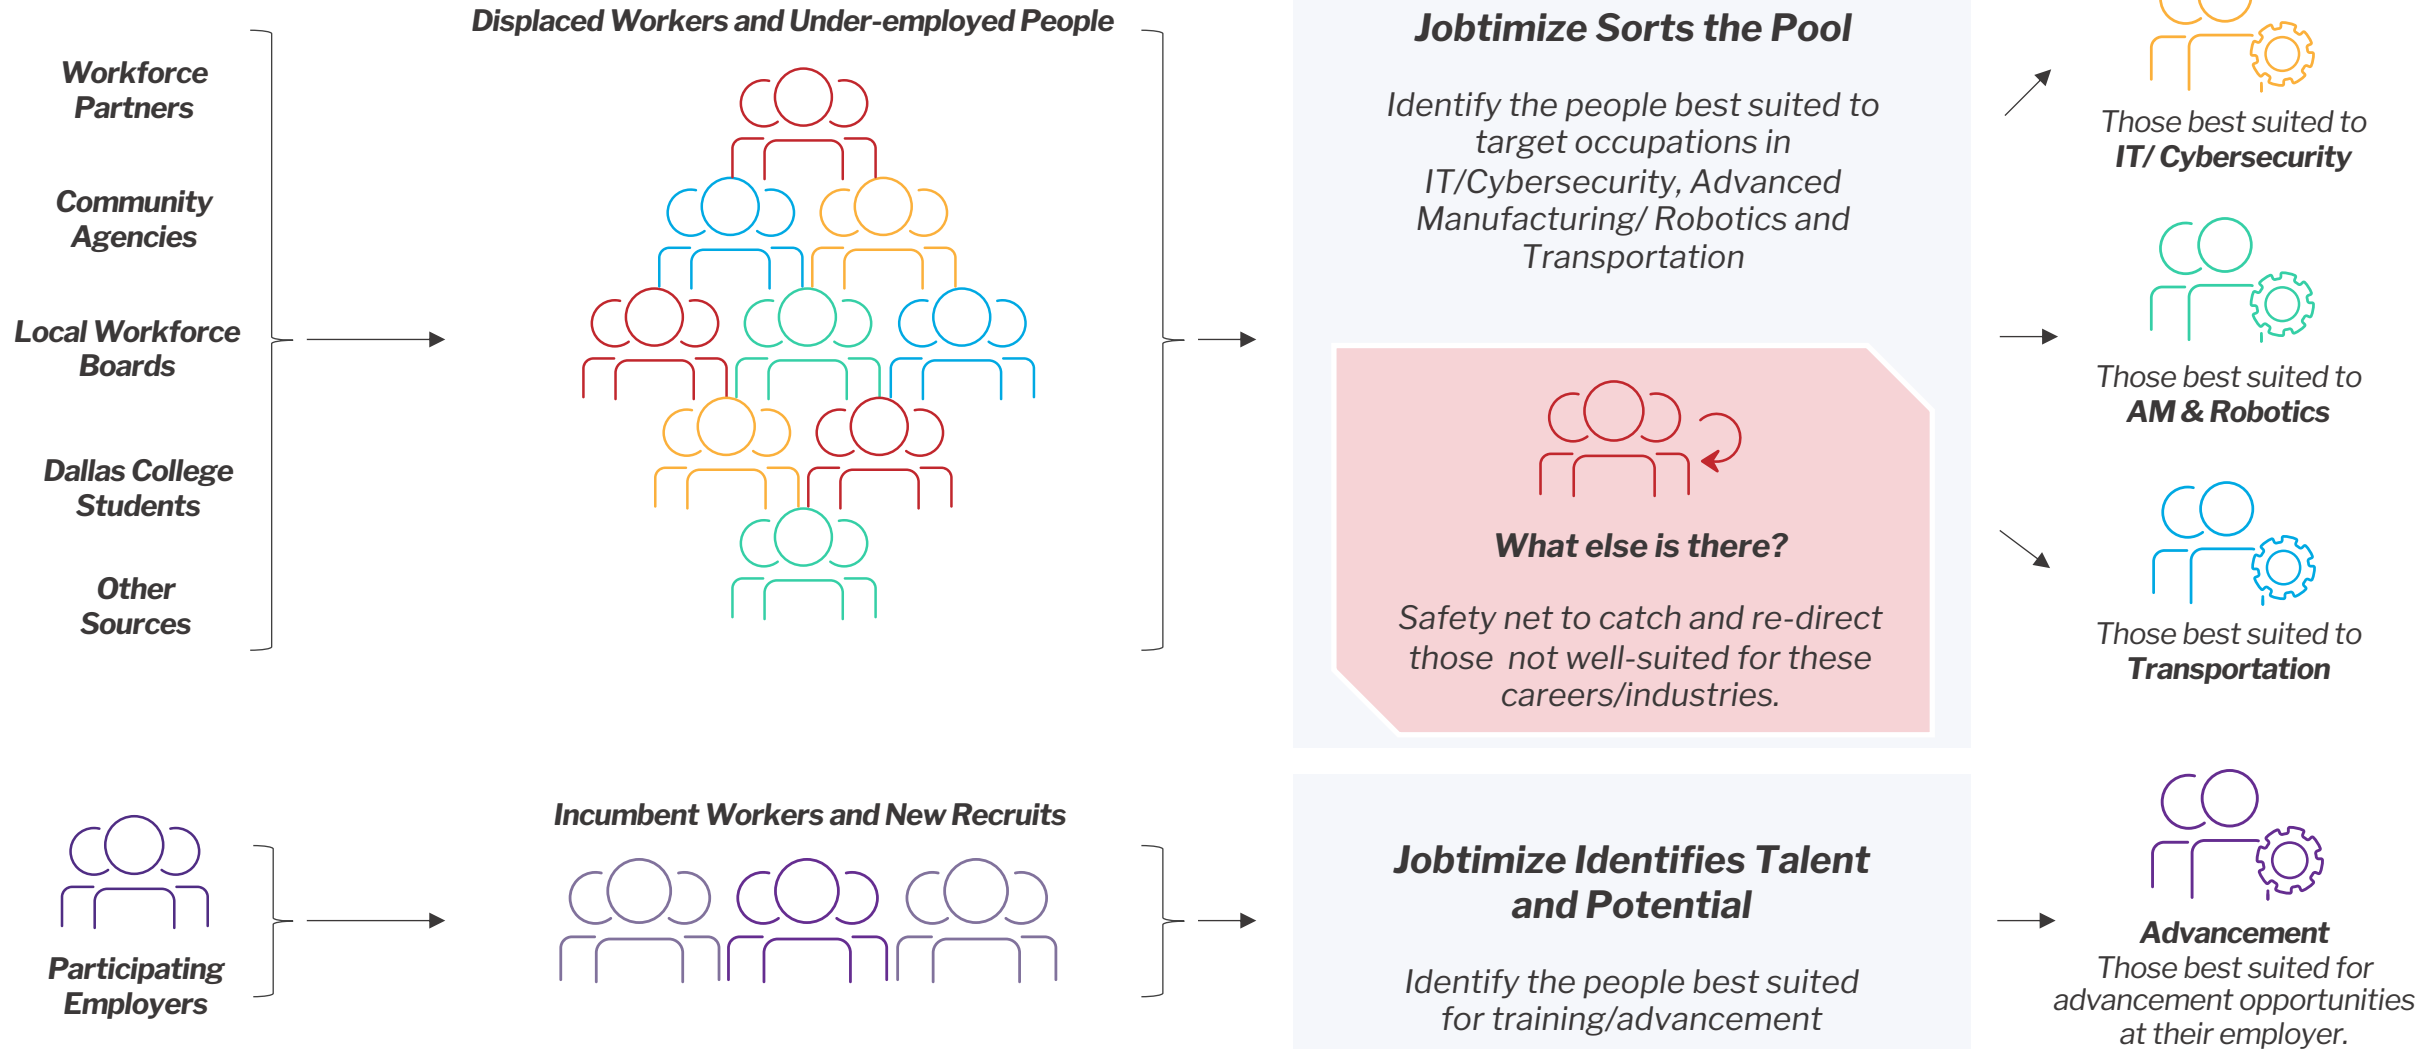

# One Workforce Project – User Flow (Displaced & Incumbent Workers)

Recruitment/  
Referral Source

Build  
The Pool

Assess  
& Sort

Provide  
Instruction

# One Workforce Project – Jobtimize Powers a **Person-Centric** Employment System

***“Aptitude is evenly distributed in the general population; Opportunity is not.”***