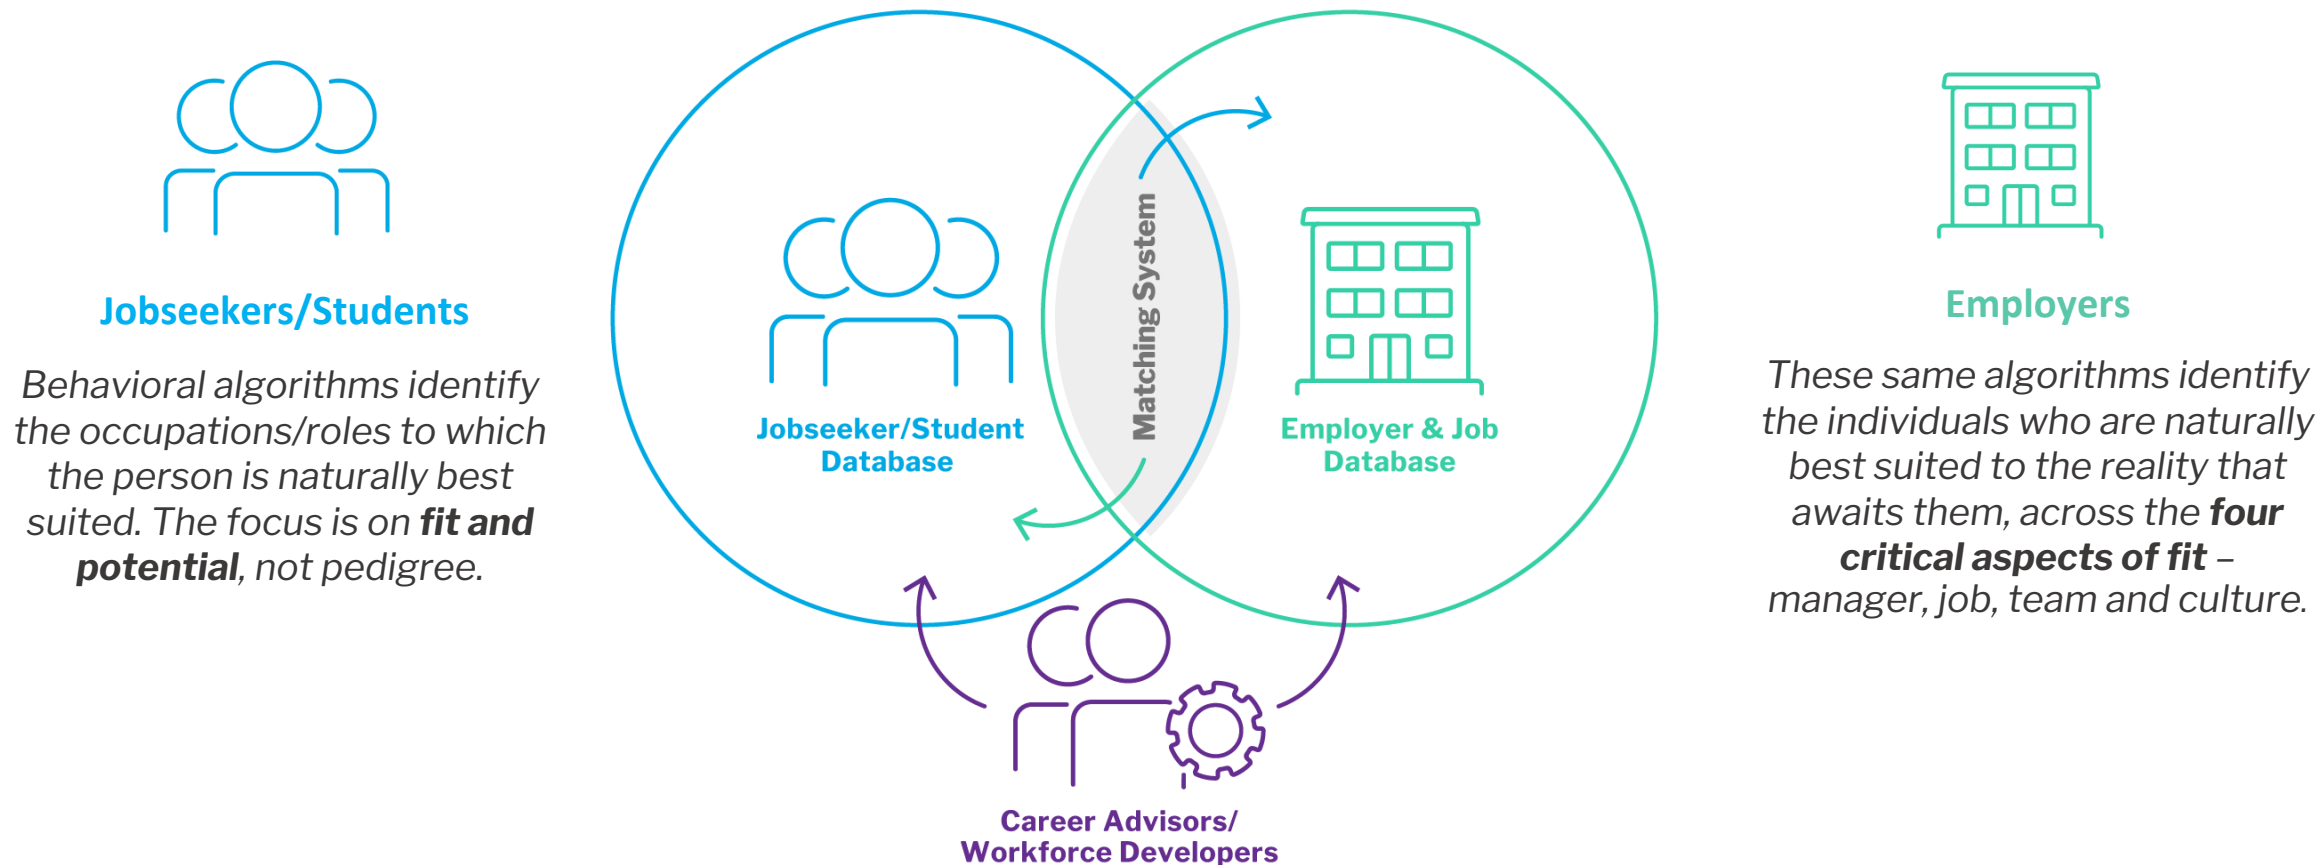

# One Workforce Project – User Flow (Displaced & Incumbent Workers)

Recruitment/  
Referral Source

Build  
The Pool

Assess  
& Sort

Provide  
Instruction

# One Workforce Project – Jobtimize Powers a **Person-Centric** Employment System

***“Aptitude is evenly distributed in the general population; Opportunity is not.”***